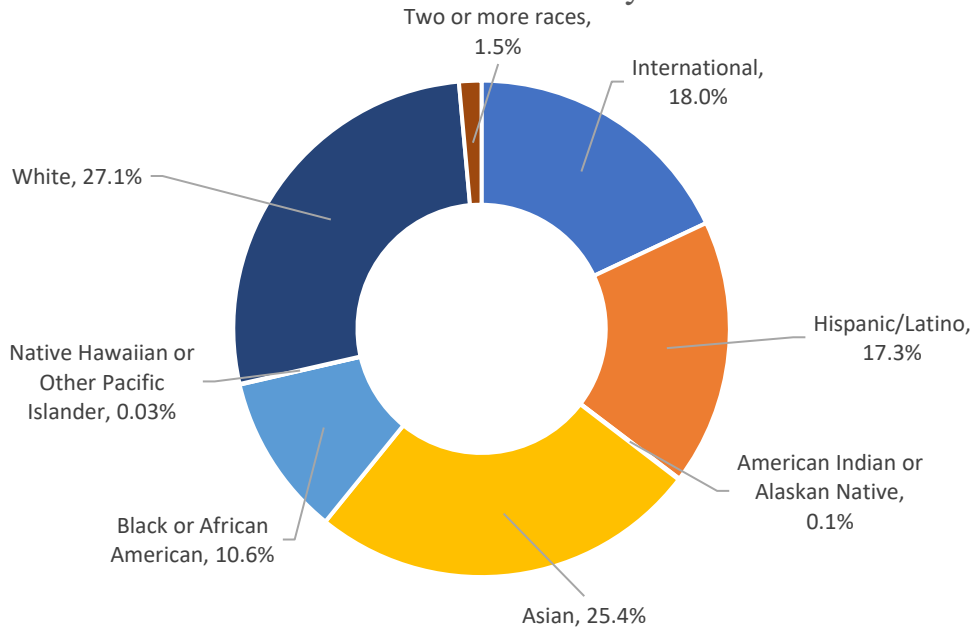

Student Enrollment Fall 2023

Undergraduate Student Race/Ethnicity Fall 2022

Graduate Student Race/Ethnicity Fall 2022

Degree Award 2022-23

Fall 2022 Faculty Full/Part time

Source: CUNY Central CUNYFirst Active data (IRDB) date: 09/25/2023