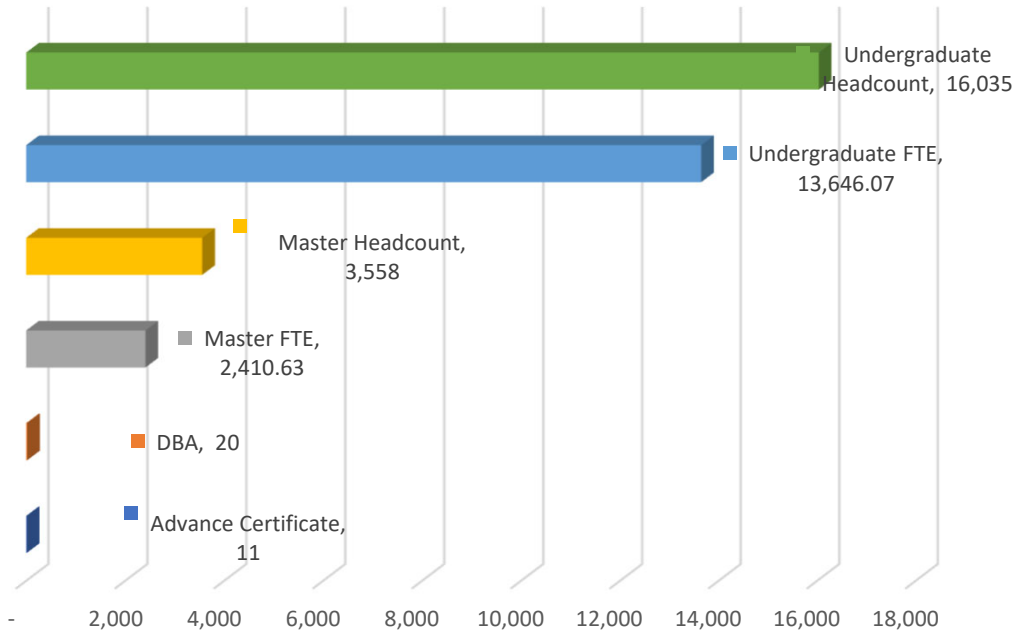

Student Enrollment Fall 2023

Undergraduate Student Race/Ethnicity Fall 2022

Graduate Student Race/Ethnicity Fall 2022

Degree Award 2022-23

Fall 2022 Faculty Full/Part time

Source: CUNY Central CUNYFirst Active data (IRDB) date: 09/25/2023

*The figures for undergraduat and graduate students included non-degree students

**First generation students' percentage is based on reported FAFSA information (Fall 2022 enrollment).

Admission Informtion Source: Extracted from CUNYFirst dated 9/25/2023.