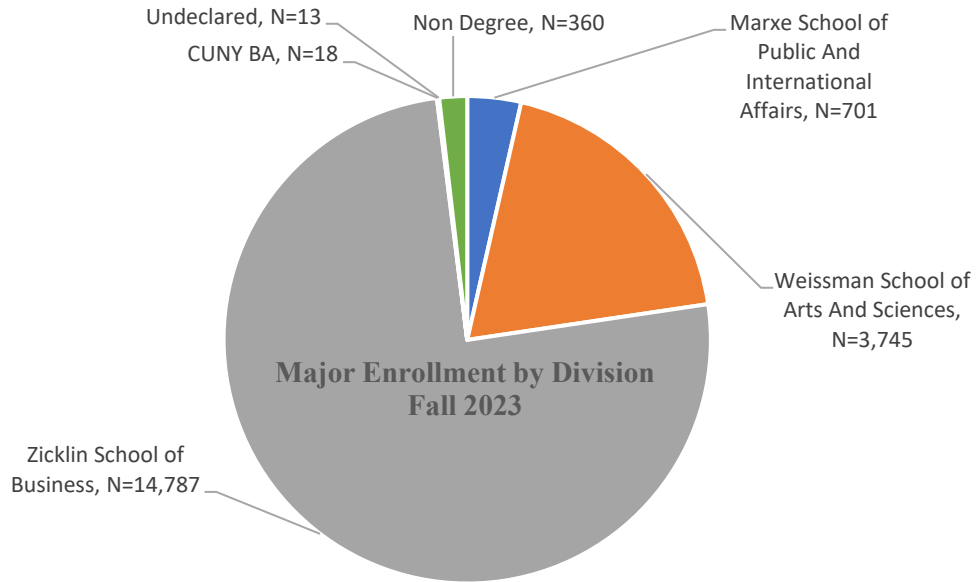

Student Enrollment Fall 2023

Undergraduate Student Race/Ethnicity Fall 2022

Graduate Student Race/Ethnicity Fall 2022

Degree Award 2022-23

Fall 2022 Faculty Full/Part time

Source: CUNY Central CUNYFirst Active data (IRDB) date: 09/25/2023

*The figures for undergraduat and graduate students included non-degree students

**First generation students' percentage is based on reported FAFSA information (Fall 2022 enrollment).

Admission Informtion Source: Extracted from CUNYFirst dated 9/25/2023.