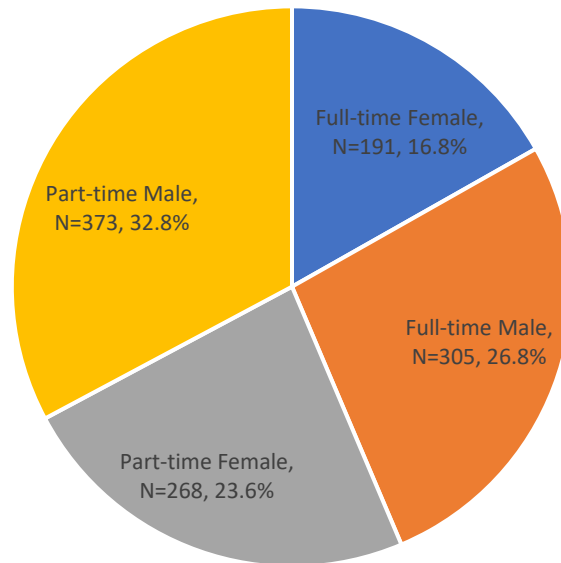

Student Enrollment Fall 2023

Undergraduate Student Race/Ethnicity Fall 2022

Graduate Student Race/Ethnicity Fall 2022

Degree Award 2022-23

Fall 2022 Faculty Full/Part time

Source: CUNY Central CUNYFirst Active data (IRDB) date: 09/25/2023