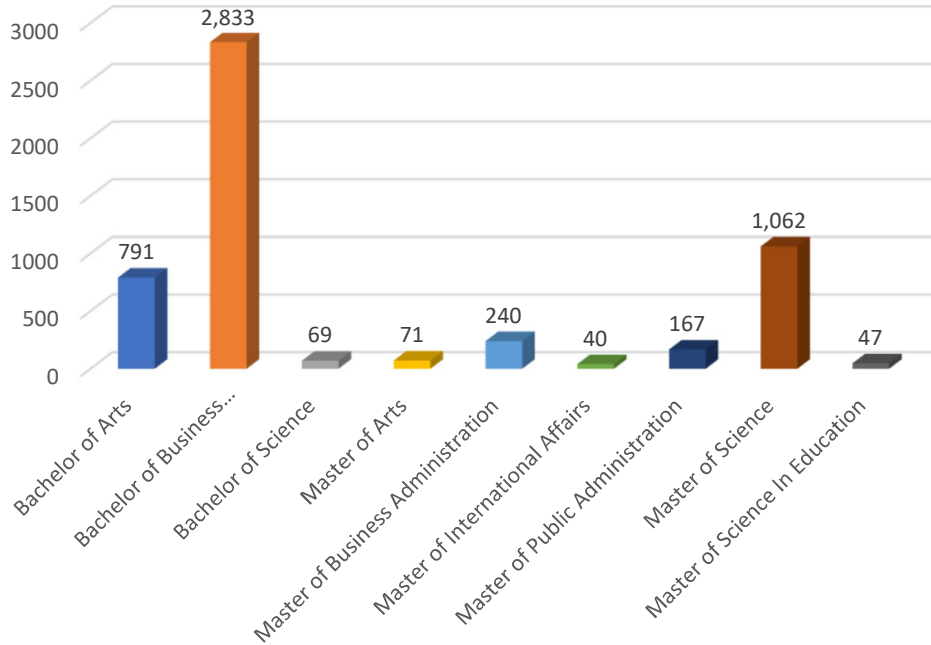

Student Enrollment Fall 2023

Undergraduate Student Race/Ethnicity Fall 2022

Graduate Student Race/Ethnicity Fall 2022

Degree Award 2022-23

Fall 2022 Faculty Full/Part time

Source: CUNY Central CUNYFirst Active data (IRDB) date: 09/25/2023

*The figures for undergraduat and graduate students included non-degree students

**First generation students' percentage is based on reported FAFSA information (Fall 2022 enrollment).

Admission Informtion Source: Extracted from CUNYFirst dated 9/25/2023.