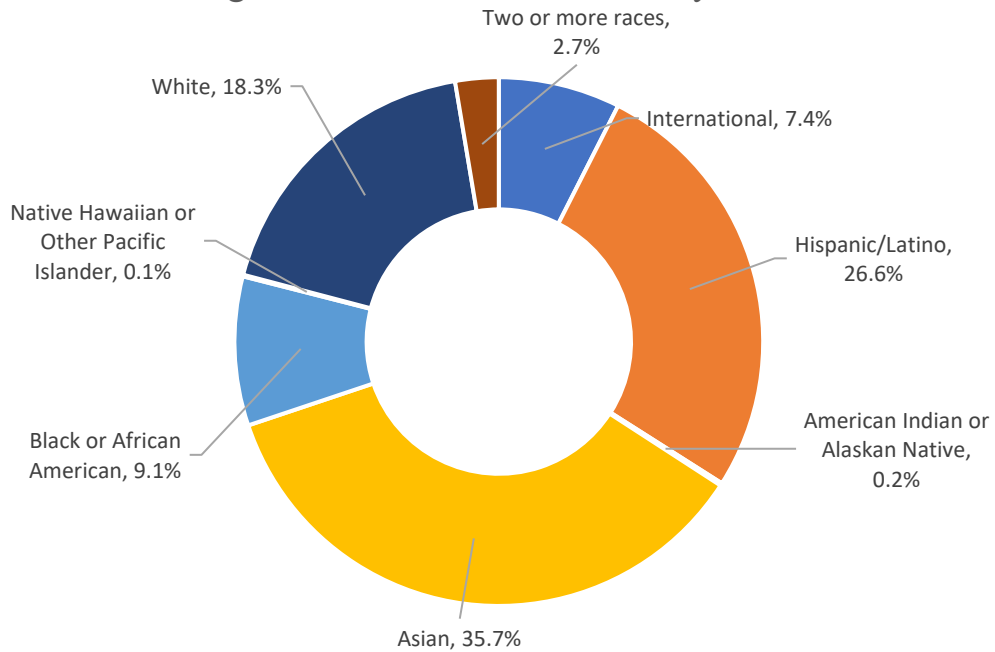

Student Enrollment Fall 2023

Undergraduate Student Race/Ethnicity Fall 2022

Graduate Student Race/Ethnicity Fall 2022

Degree Award 2022-23

Fall 2022 Faculty Full/Part time

Source: CUNY Central CUNYFirst Active data (IRDB) date: 09/25/2023